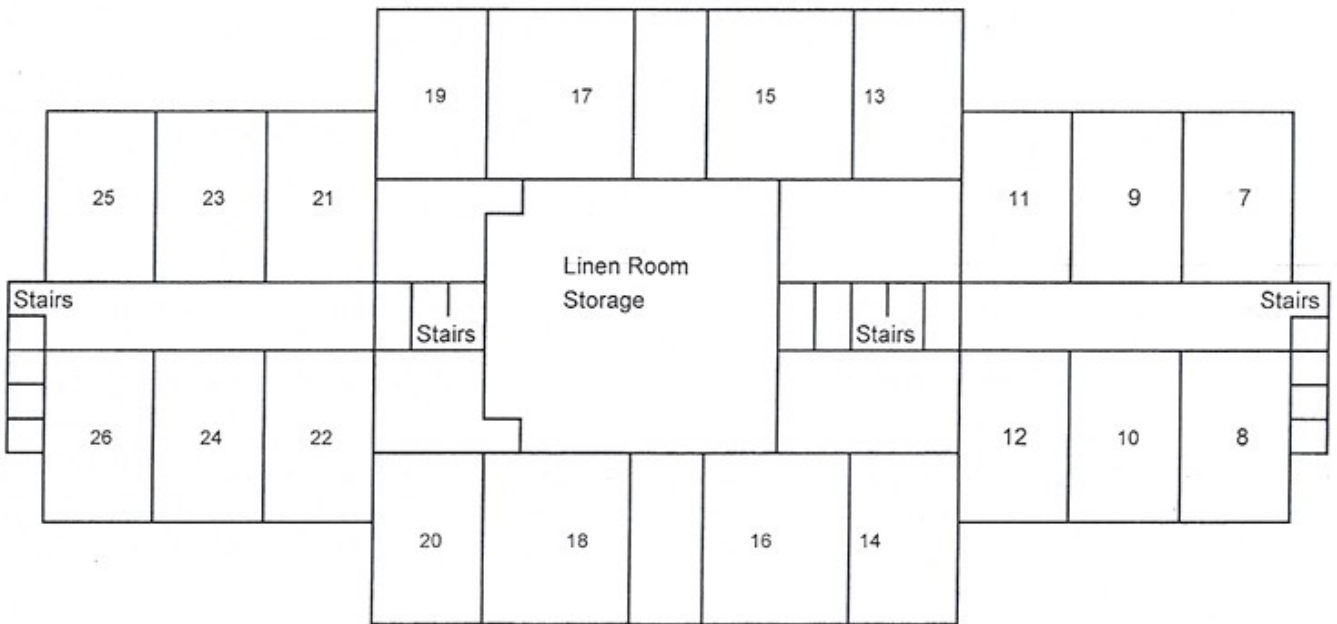

## Golden Bell Camp & Conference Center Lodge First Floor

## Lodge Second Floor

### Room Arrangements

Rooms 1-14 and 19-26 have a private bath with one queen bed and 2 sets of bunk beds.  
 Rooms 15-18 have a private bath with one queen bed and 3 sets of bunk beds.