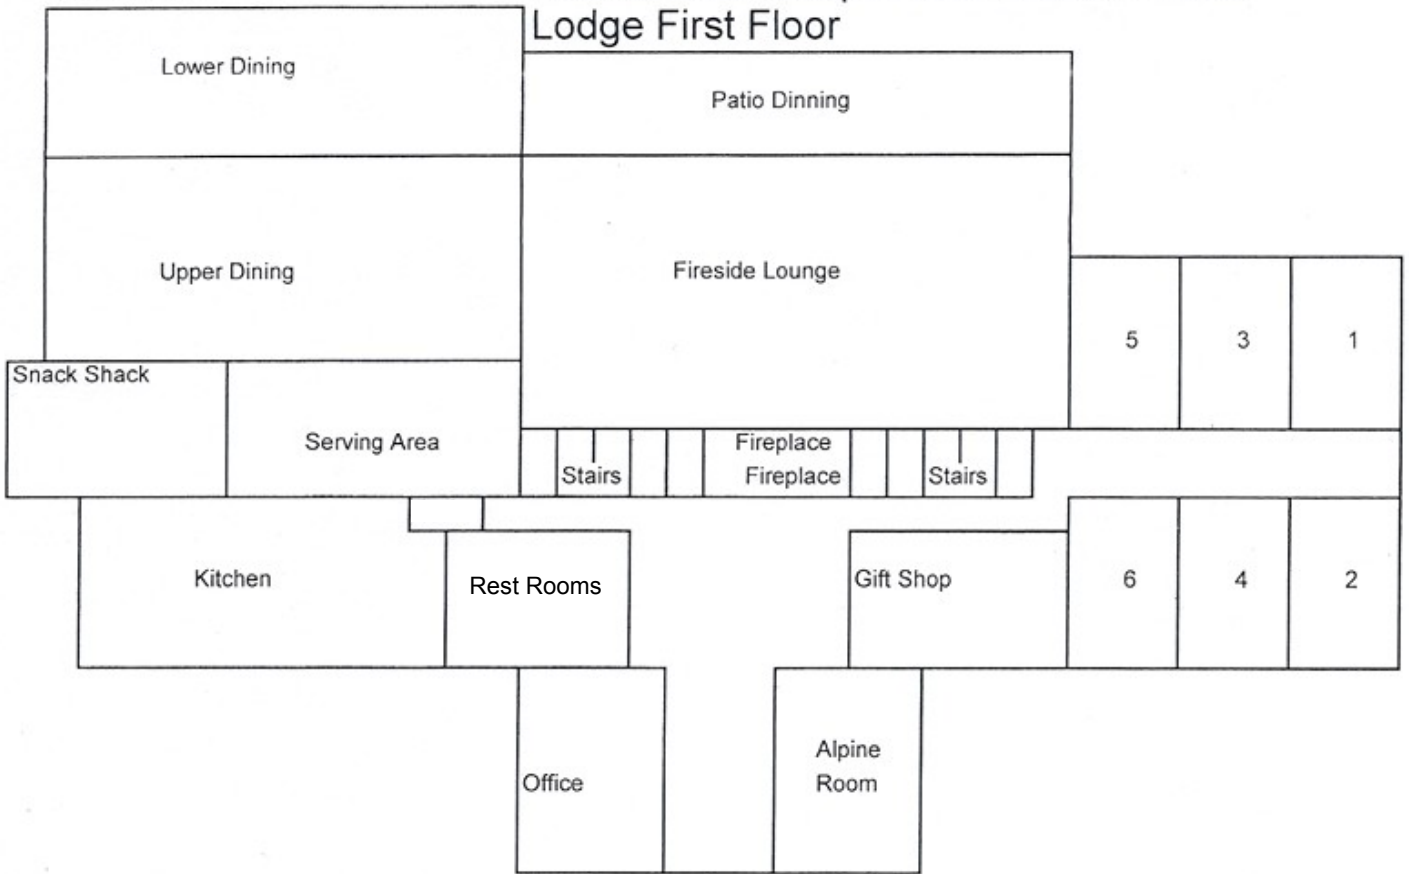

## Golden Bell Camp & Conference Center Lodge First Floor

## Lodge Second Floor

### Room Arrangements

Rooms 1-14 and 19-26 have a private bath with one queen bed and 2 sets of bunk beds.  
 Rooms 15-18 have a private bath with one queen bed and 3 sets of bunk beds.