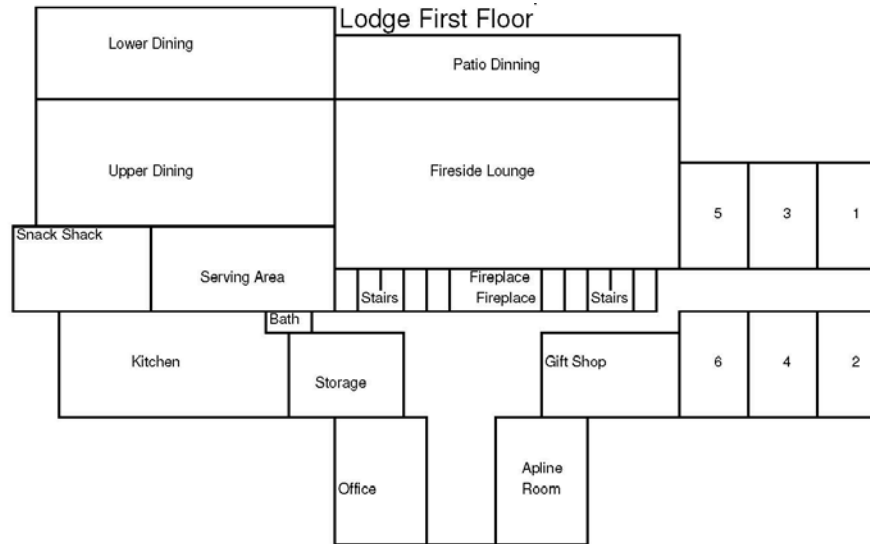

Room Assignments  
Main Lodge  
Lower Right (Rooms 1-6)

Room 1

Queen Bed \_\_\_\_\_

\_\_\_\_\_

Twin Bed \_\_\_\_\_

Twin Bed \_\_\_\_\_

Twin Bed \_\_\_\_\_

Twin Bed \_\_\_\_\_

Room 2

Queen Bed \_\_\_\_\_

\_\_\_\_\_

Twin Bed \_\_\_\_\_

Twin Bed \_\_\_\_\_

Twin Bed \_\_\_\_\_

Twin Bed \_\_\_\_\_

Room 3

Queen Bed \_\_\_\_\_

\_\_\_\_\_

Twin Bed \_\_\_\_\_

Twin Bed \_\_\_\_\_

Twin Bed \_\_\_\_\_

Twin Bed \_\_\_\_\_

Room 4

Queen Bed \_\_\_\_\_